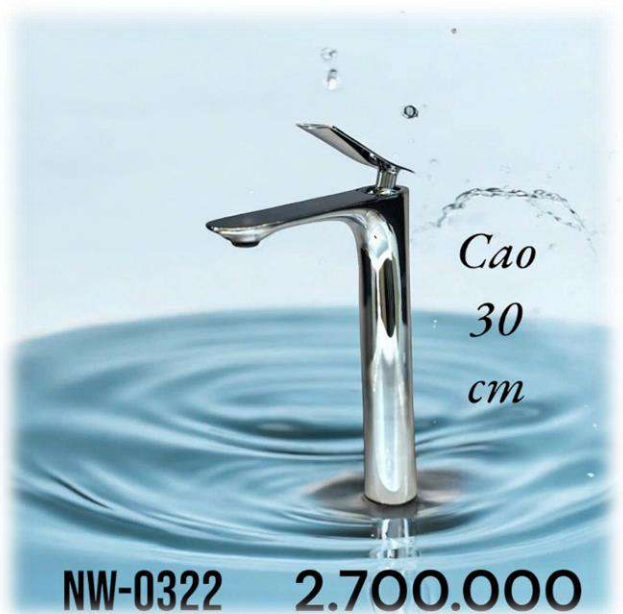

New arrival

The image features two sleek, black faucets against a vibrant blue background. The faucets are positioned diagonally, one in the upper left and one in the lower right. Water splashes are visible around the faucets, adding a sense of motion and freshness. The text 'New arrival' is centered in the middle of the image in a light, sans-serif font.

New
arrival

NW-97345D

3.000.000

Cao
30cm

NW-40235

980.000

Cao
30
cm

NW-0322

2.700.000

Cao
26

NW-40233

1.850.000

Cao
30
cm

NW-0317

2.300.000

Cao
26

NW-40234

1.600.000

Cao
30cm

NW-0319

1.300.000

Cao
30
cm

NW-E1SD1 2.600.000

NW-E1SD1 2.600.000